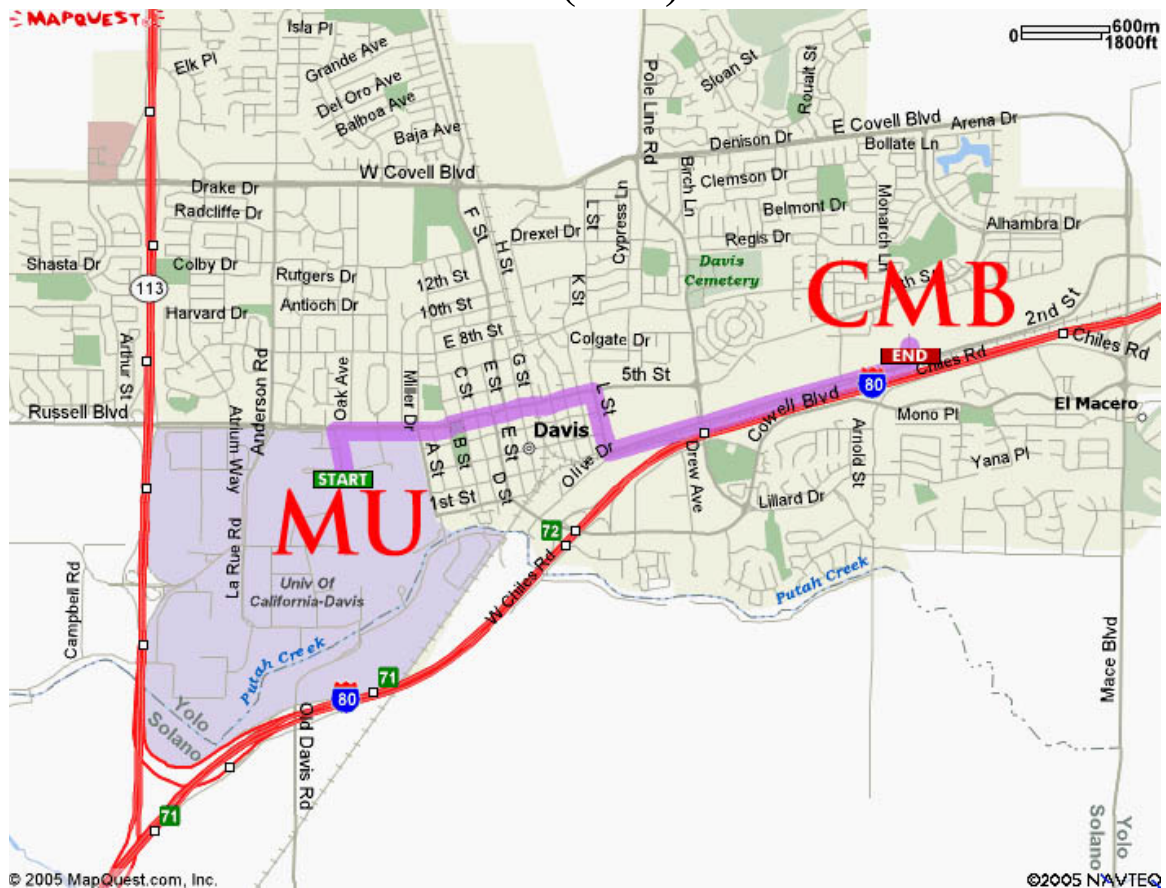

Directions to: Center for Mind and Brain From: Memorial Union (MU)

- 1) Drive North on California Avenue
- 2) Turn Right onto Russell (5th)
- 3) Continue down 5th for ~1mile
- 4) Turn Right on L St.
- 5) L becomes 2nd street
- 6) Drive down 2nd street for ~1.2miles
- 7) Make a left onto Cousteau
- 8) Drive to end of cul de sac
- 9) Turn into parking lot on the left
- 10) Parking is free- park anywhere you want
- 11) Enter front doors of 267 Cousteau
- 12) **FROM INSIDE CMB (267 Cousteau)**
- 13) Walk left down hallway to office 147 (on right)