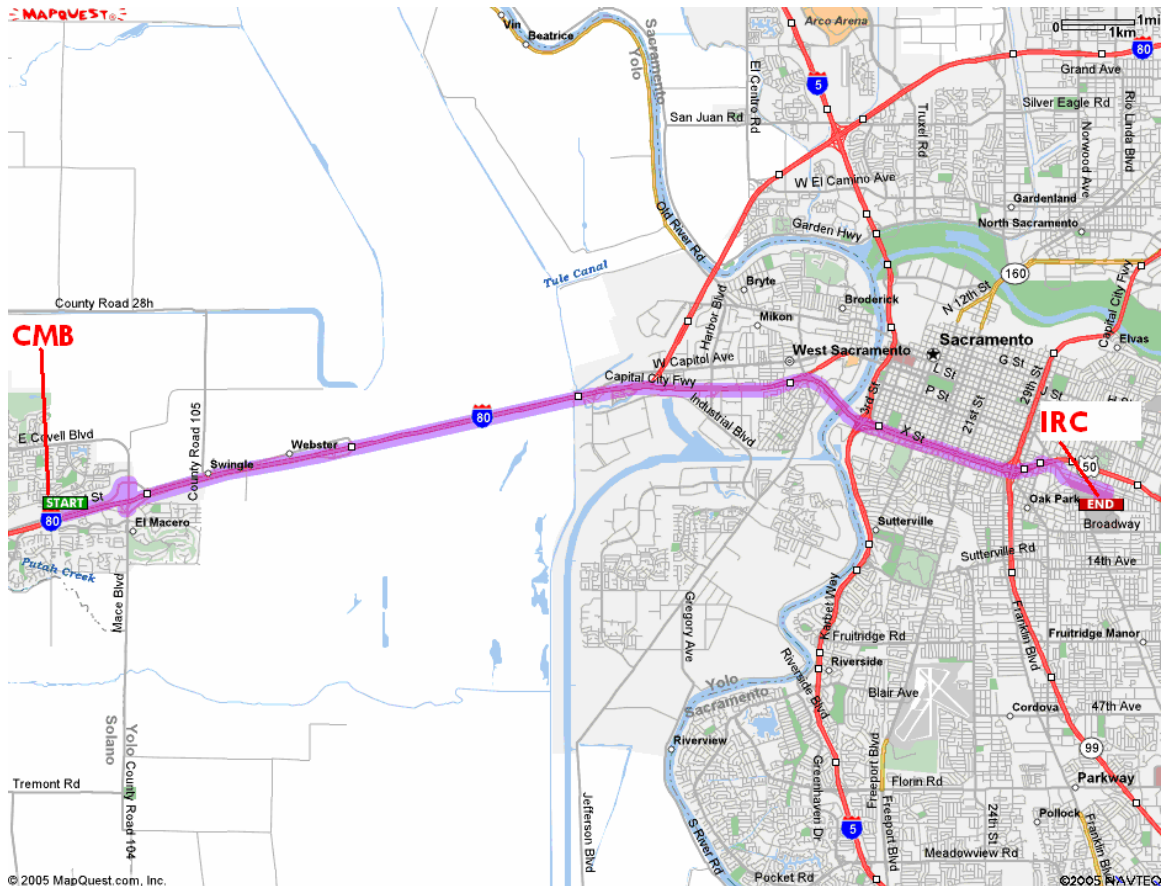

# Directions to: IRC From: CMB

- 1) Make a LEFT on 2<sup>nd</sup> Street
- 2) Make a RIGHT on Mace Blvd
- 3) Merge onto I-80 E toward SACRAMENTO (7miles)
- 4) At I-80 Business/80 split, Take I-80/50 (remain on LEFT) (5.8miles)
- 5) At I-80 Reno/50 split, remain on 50 (remain on left) (<0.1miles)
- 6) Exit 34<sup>th</sup> Street (immediately after the split I-80, 50 split)
- 7) Make a LEFT onto 34<sup>th</sup> Street (<0.1miles)
- 8) Make a RIGHT on T Street (~1-2miles)
- 9) Make a RIGHT on 48<sup>th</sup> Street
- 10) Turn into IRC Parking lot at X and 48<sup>th</sup> Street
- 11) Park in front or on the street in the residential areas